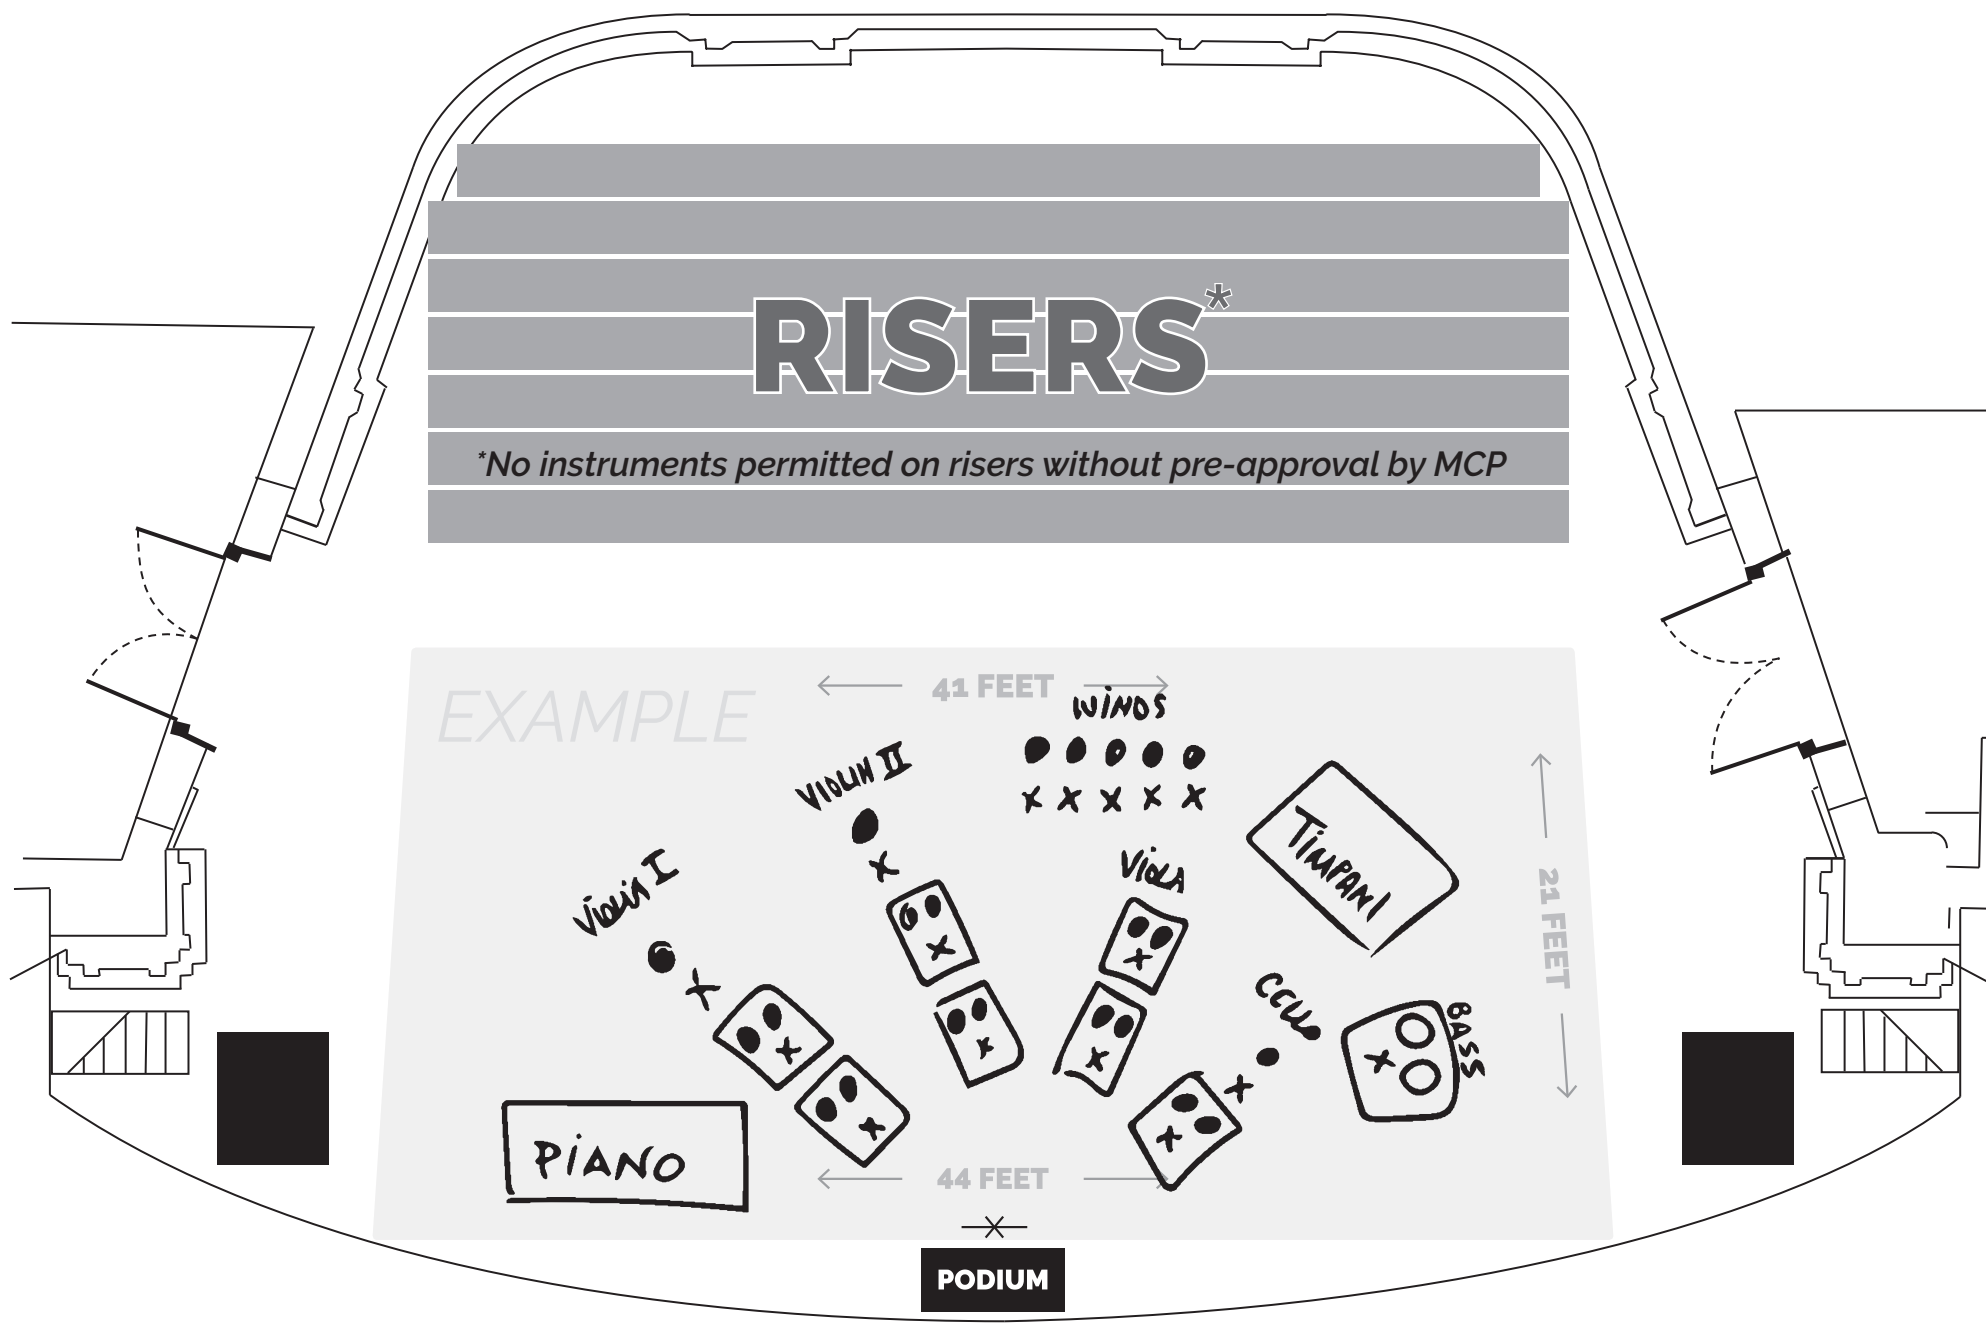

— DEBUT SERIES —

Carnegie Hall · Stern Auditorium/Perelman Stage

RISERS*

**No instruments permitted on risers without pre-approval by MCP*

EXAMPLE

41 FEET

WINDS

VIOLIN II

VIOLA

VIOLIN I

CELLO

44 FEET

21 FEET

PODIUM

See page 1 for sample stage plot.

— DEBUT SERIES —

Carnegie Hall · Stern Auditorium/Perelman Stage

Place all stands, chairs, stools, percussion, etc. within the shaded area

KEY	
X	— Music Stand
●	— Chair
○	— Bass Stool
● ● X	Indicate a shared stand by placing within a box.